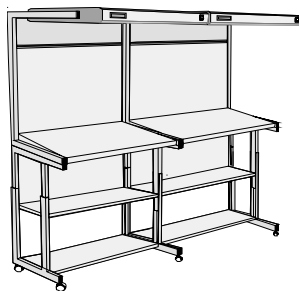

EVS-3052 Ordering Guide

Choose one of the package options shown, or....create your own!

System Components

H: 45.5" x W: 54" x D: 31" (base)
Depth of Luminaire: 42"

Model EVS-3052

Model SW-3052

Table Risers/Flat File Drawers

52-K

Models: EVS-3052
1F-3052
FD-3052*
SW-3052

52-L

Models: EVS-3052
TS-3052
SC-3052

52-M

Models: EVS-3052
2F-3052
SC-3052
SW-3052

52-N

Model: EVS-30106/FS