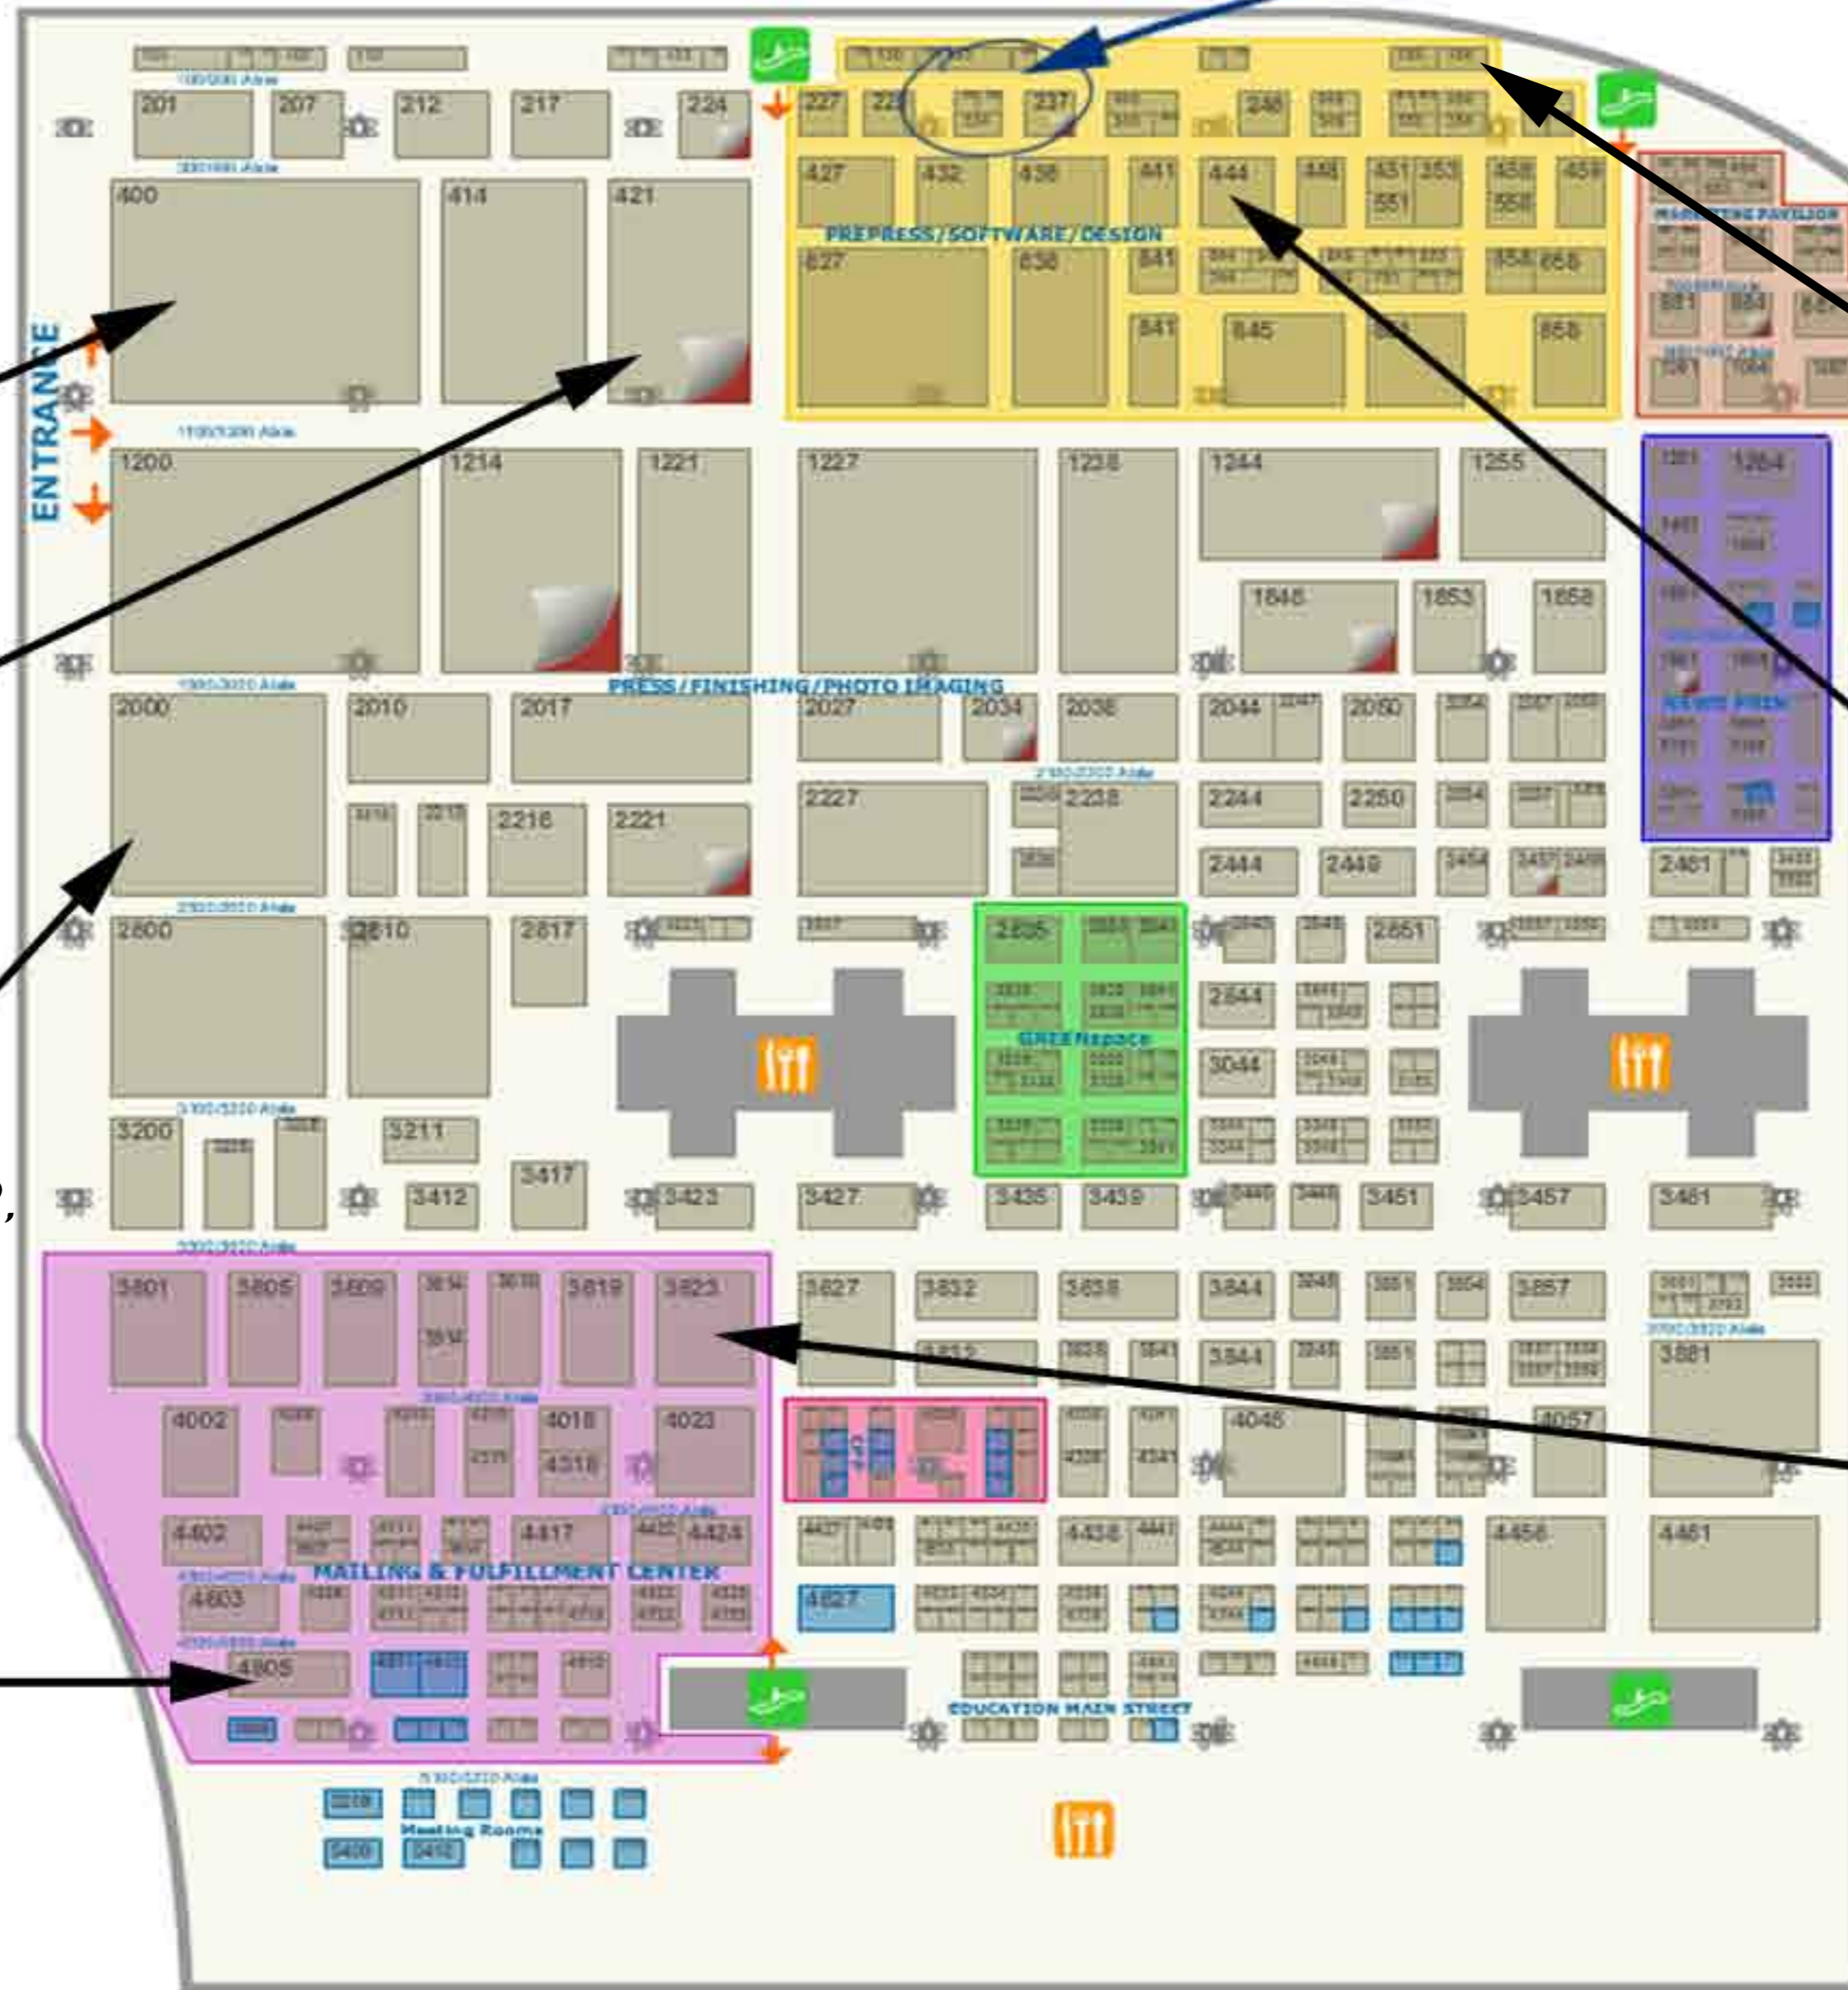

# Where to find GTI products on display at Graph Expo 2012

Come see our viewing systems in action!

GTI Booth #334

Canon Booth #400  
GTI Products: VPI-52 & SW

KonicaMinolta Booth #421  
GTI Products: EVS-1 & SW

EFI Booth #2000  
GTI Products: GLE 1032P, WB-GLE/32, WP-4830

Nu Stream Booth #4805  
GTI Products: CVX-1

Alwan Color Booth #154  
GTI Products: 2 EVS-1/SC

Digital Information Booth #444  
GTI Products: 3 EVS-1/SC/1F

MGI Booth #3623  
GTI Products: PDV-2020e & SW