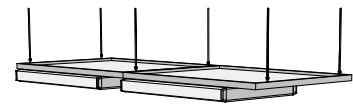

Model	Price <i>(subject to design modification)</i>	Size Range <i>depth x width</i>
MCVE-1 w/side & rear walls	$ 5,175	30" x 60"
MCVE-1 w/o side or rear walls	$ 3,240	30" x 60"
MCVE-2 w/side & rear walls	$ 9,010	30" x 120"
MCVE-2 w/o side or rear walls	$ 6,475	30" x 120"