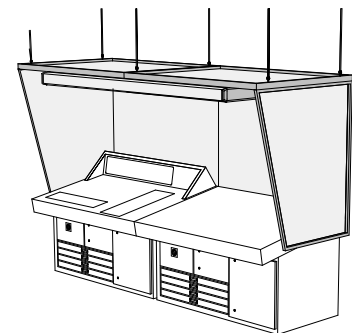

CVEX Floor Mounted Viewing Systems

The CVEX system is custom tailored to fit a press control console or work/viewing table. It is available with or without side walls and comes complete with the LiteGuard system monitor. The size ranges and approximate prices are as follows:

Model	Price <i>(subject to design modification)</i>	Size Range	
		depth	width (min-max)
CVEX-1 w/side walls	\$ 5,630	36"	52" - 70"
CVEX-1 w/o side walls	\$ 5,290	36"	52" - 70"
CVEX-2 w/side walls	\$10,415	36"	98" - 140"
CVEX-2 w/o side walls	\$10,075	36"	98" - 140"
CVEX-3 w/side walls	\$ 7,430	50"	52" - 70"
CVEX-3 w/o side walls	\$ 7,050	50"	52" - 70"
CVEX-4 w/side walls	\$13,815	50"	98" - 140"
CVEX-4 w/o side walls	\$13,420	50"	98" - 140"

MCVE Modular Color Viewing Systems

The MCVE system is a ceiling mounted custom tailored viewing environment designed to provide accurate viewing conditions on the viewing surface while blocking ambient light sources. Rear and side walls are optional and completely modular. The MCVE comes complete with the LiteGuard system monitor. The size ranges and approximate prices are as follows:

Model	Price <i>(subject to design modification)</i>	Size Range <i>depth x width</i>
MCVE-1 w/side & rear walls	\$ 5,175	30" x 60"
MCVE-1 w/o side or rear walls	\$ 3,240	30" x 60"
MCVE-2 w/side & rear walls	\$ 9,010	30" x 120"
MCVE-2 w/o side or rear walls	\$ 6,475	30" x 120"