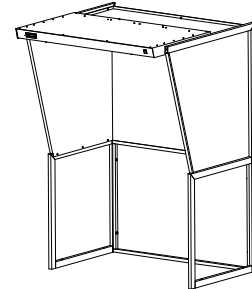

CVEX Floor Mounted Viewing Systems

The CVEX system is custom tailored to fit a press control console or work/viewing table. It is available with or without side walls and comes complete with the LiteGuard system monitor. The size ranges and approximate prices are as follows:

Model	Price <i>(subject to design modification)</i>	Size Range	
		depth	width (min-max)
CVEX-1 w/side walls	\$ 5,630	36"	52" - 70"
CVEX-1 w/o side walls	\$ 5,290	36"	52" - 70"
CVEX-2 w/side walls	\$10,415	36"	98" - 140"
CVEX-2 w/o side walls	\$10,075	36"	98" - 140"
CVEX-3 w/side walls	\$ 7,430	50"	52" - 70"
CVEX-3 w/o side walls	\$ 7,050	50"	52" - 70"
CVEX-4 w/side walls	\$13,815	50"	98" - 140"
CVEX-4 w/o side walls	\$13,420	50"	98" - 140"

Model	Price <i>(subject to design modification)</i>	Size Range <i>depth x width</i>
MCVE-1 w/side & rear walls	\$ 5,175	30" x 60"
MCVE-1 w/o side or rear walls	\$ 3,240	30" x 60"
MCVE-2 w/side & rear walls	\$ 9,010	30" x 120"
MCVE-2 w/o side or rear walls	\$ 6,475	30" x 120"