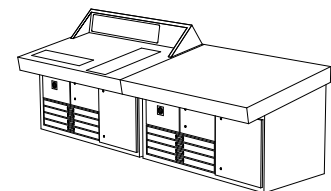

Model	Price <i>(subject to design modification)</i>	Size Range <i>depth x width</i>
MCVE-1 w/side & rear walls	$ 5,175	30" x 60"
MCVE-1 w/o side or rear walls	$ 3,240	30" x 60"
MCVE-2 w/side & rear walls	$ 9,010	30" x 120"
MCVE-2 w/o side or rear walls	$ 6,475	30" x 120"