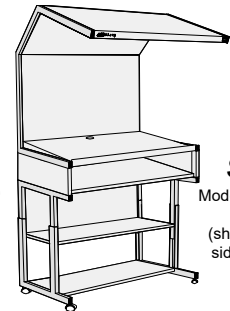

CVX-D
$6695.00
Models: CVX-3052/LED/FS
TS-3052
(shown w/o included
side walls installed)