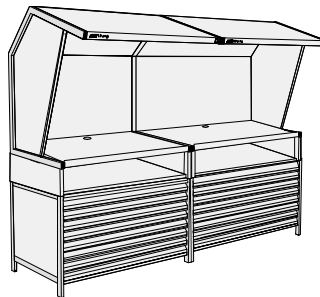

CVX-N
$19,370.00
Model: CVX-30106/LED
TS-30106
FD-30106