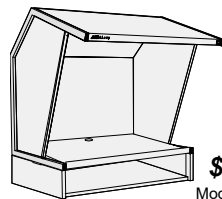

CVX-B
$6255.00
Model: CVX-3052/LED/FS

CVX-C
$5380.00
Models: CVX-3052/LED
TS-3052