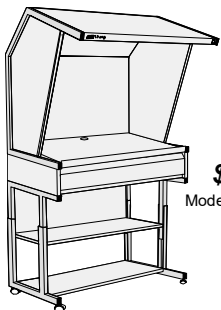

CVX-3052/LED Ordering Guide

Choose one of the package options shown, or....create your own!

System Components	Table Risers/Flat File Drawers	Floor Stands & Storage
H: 48" x W: 54" x D: 31" (base) Depth of Luminaire: 44"  Model CVX-3052/LED \$4940.00	Height: 8"  Model TS-3052 \$440.00  Model 1F-3052 \$885.00  Model 2F-3052 \$1205.00	Height: 32"  Model FS-3052 \$1315.00 <i>Table riser optional Height is adjustable 32" - 48"</i>  Model FD-3052 \$4305.00 <i>Requires table riser option</i>  Model SC-3052 \$2145.00 <i>Requires table riser option</i>

CVX-3052/LED
\$4940.00
 Model: CVX-3052/LED

CVX-B
\$6255.00
 Model: CVX-3052/LED/FS

CVX-C
\$5380.00
 Models: CVX-3052/LED
 TS-3052

CVX-D
\$6695.00
 Models: CVX-3052/LED/FS
 TS-3052
 (shown w/o included
 side walls installed)