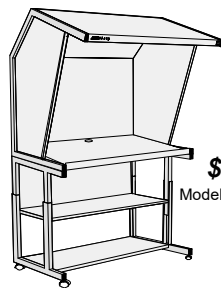

CVX-3052/LED Ordering Guide

Choose one of the package options shown, or....create your own!

System Components	Table Risers/Flat File Drawers	Floor Stands & Storage
H: 48" x W: 54" x D: 31" (base) Depth of Luminaire: 44"  Model CVX-3052/LED \$4940.00	Height: 8"  Model TS-3052 \$440.00  Model 1F-3052 \$885.00  Model 2F-3052 \$1205.00	Height: 32"  Model FS-3052 \$1315.00 <i>Table riser optional Height is adjustable 32" - 48"</i>  Model FD-3052 \$4305.00 <i>Requires table riser option</i>  Model SC-3052 \$2145.00 <i>Requires table riser option</i>

CVX-3052/LED
\$4940.00
 Model: CVX-3052/LED

CVX-B
\$6255.00
 Model: CVX-3052/LED/FS

CVX-C
\$5380.00
 Models: CVX-3052/LED
 TS-3052

CVX-D
\$6695.00
 Models: CVX-3052/LED/FS
 TS-3052
 (shown w/o included
 side walls installed)