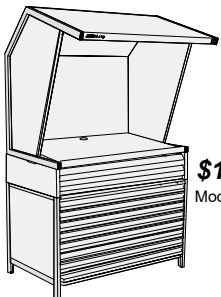

CVX-I
$10,450.00
Models: CVX-3052/LED
2F-3052
FD-3052