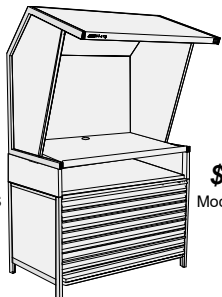

CVX-F
$7460.00
Models: CVX-3052/LED/FS
2F-3052

CVX-G
$9685.00
Models: CVX-3052/LED
TS-3052
FD-3052