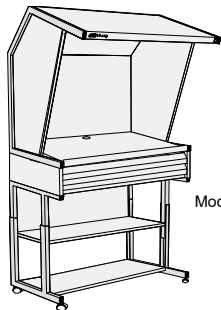

CVX-E
$7140.00
Models: CVX-3052/LED/FS
1F-3052

CVX-F
$7460.00
Models: CVX-3052/LED/FS
2F-3052