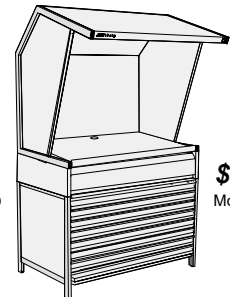

CVX-G
$9685.00
Models: CVX-3052/LED
TS-3052
FD-3052

CVX-H
$10,130.00
Model: CVX-3052/LED
1F-3052
FD-3052