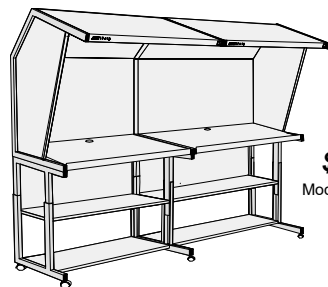

CVX-M
$12,510.00
Model: CVX-30106/LED/FS